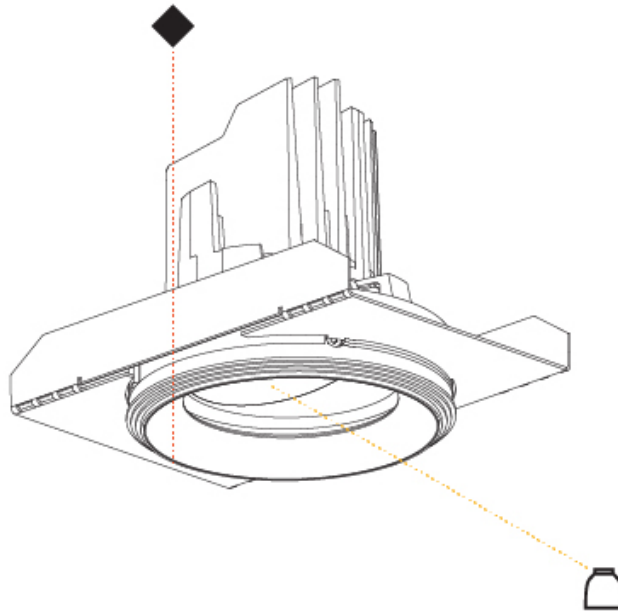

Ø 107mm 4 3/16"

BIONIQ ROUND SEMI ADJUSTABLE TRIMLESS

A35200-

PROJECT

TYPE

SPECIFIER

QUANTITY

DATE