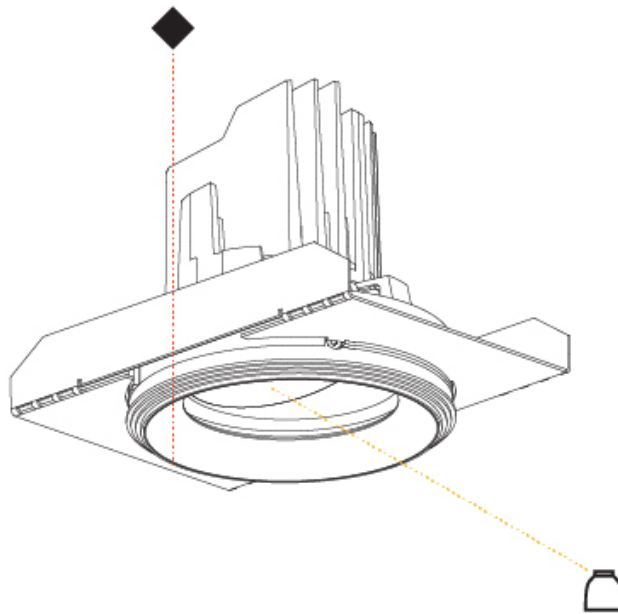

BIONIQ ROUND ADJUSTABLE TRIMLESS

A35179-

PROJECT

TYPE

SPECIFIER

QUANTITY

DATE

A